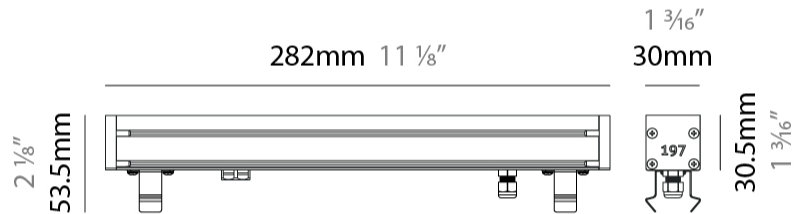

E12I0057- -

base number   Color   Lens
Temperature   Options

1. To build a product code in our configurator select the specify button on the base model # product page
2. To build a manual product code on this datasheet choose from the options listed below in blue font and add the suffix to the base model #

GENERAL

Series: Slash 30
Brand: Unonovesette
Division: Exterior
Mounting Type: Recessed
Mounting Location: In-Ground
Subcategory: Wallwash

PHYSICAL

Shape: Rectangle
Length (mm): 282
Length (in): 11 1/8
Width (mm): 30
Width (in): 1 3/16
Height (mm): 53.5
Height (in): 2 1/8
Light Distribution: Adjustable / Direct
Weight (kg): 0.46
Weight (lbs): 1.014
Diffuser: Extra clear tempered 6mm
Fixture Finish: ANA
Fixture Material: Extruded Aluminum
Cable Details: IP68 30cm Cable with Easy Lock system

ELECTRICAL

Lamp Type: LED
Input Wattage (W): 8.48
Total Output Wattage (W): 6.63
Dimming: Non-Dimmable
Driver Included: No
Driver Location: Remote
Driver Type: Constant Voltage - Universal
Driver Class: Class 2
Input Voltage (V): 120 - 277
Output Voltage (V): 24
Upon Request: Phase Dimming (120Vac only) / 0-10V Dimming

LED

Color Temperature (*K): 2200 / 2700 / 3000 / 4000
Max. Delivered Lumen (lm): 570 (3000K)
CRI: >90 CRI
Lamp Life (hrs): 100000

OPTICAL

Optic*: 12 / 21 / 31 / 46 / 13x36
Adjustability: Tilt ±20°

RATINGS AND CERTIFICATIONS

Certified By: Certified for North American Standards
IP rating: IP67
IK Rating: IK06